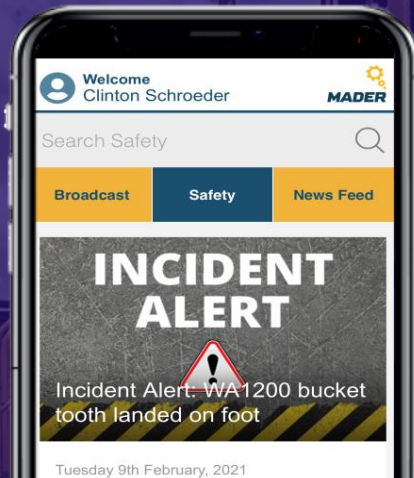

A more connected and safer workforce

My Toolbox

- Password less enrolment
- Digital Work Orders and Time Confirmations
- Digital Take 5 , JHA, Fatigue management Toolbox with all you
- Employee Wellbeing center
- My Calendar
- Jobs Board
- Proactive alerts
- All functions in one place
- Offline Capability