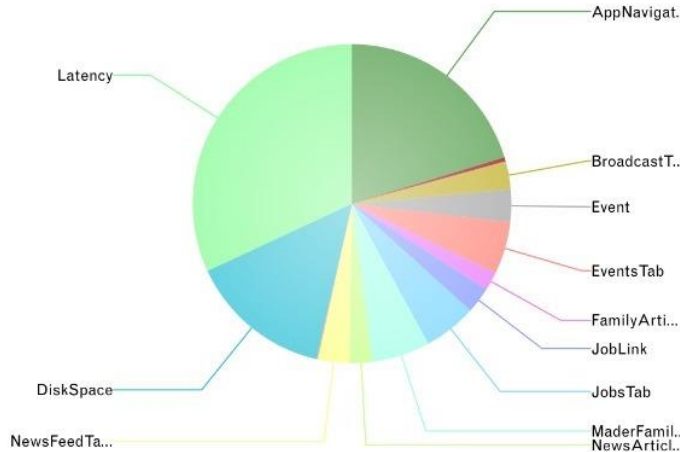

Data driven decision making

App Analytics Report

View how users are using the TOKN system by checking app usage specifics

TABLE VIEW

Filter By Date

CLEAR

MADER

11 000 hrs saved a year