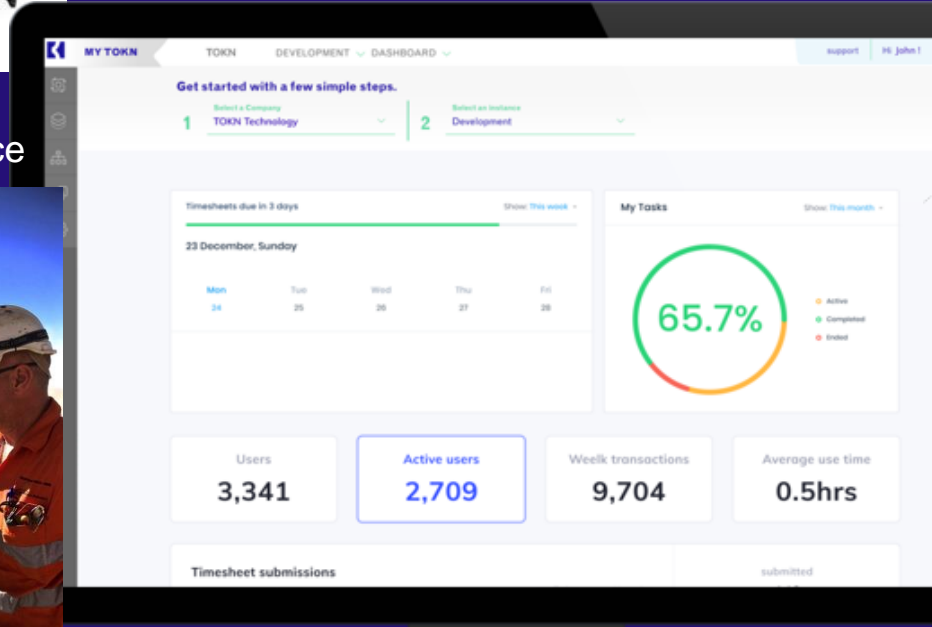

Sensor "Time series Data"

TOKN Industry 4.0 ready

Data Driven Analytics

Proactive actions

Connected workforce

MADER

safety – fatigue

inefficient process - cashflow

scaling workforce

Remote employee engagement

connectivity

A more connected and safer workforce

My Toolbox

- Password less enrolment
- Digital Work Orders and Time Confirmations
- Digital Take 5 , JHA, Fatigue management Toolbox with all you
- Employee Wellbeing center
- My Calendar
- Jobs Board
- Proactive alerts
- All functions in one place
- Offline Capability