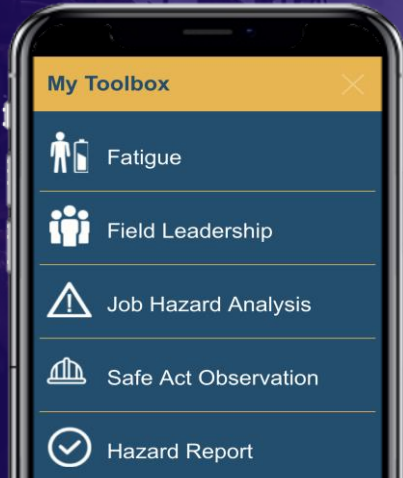

Sensor "Time series Data"

TOKN Industry 4.0 ready

Data Driven Analytics

Proactive actions

Connected workforce

MADER

safety – fatigue

inefficient process - cashflow

scaling workforce

Remote employee engagement

connectivity

A more connected and safer workforce

My Toolbox

- Password less enrolment
- Digital Work Orders and Time Confirmations
- Digital Take 5 , JHA, Fatigue management Toolbox with all you
- Employee Wellbeing center
- My Calendar
- Jobs Board
- Proactive alerts
- All functions in one place
- Offline Capability