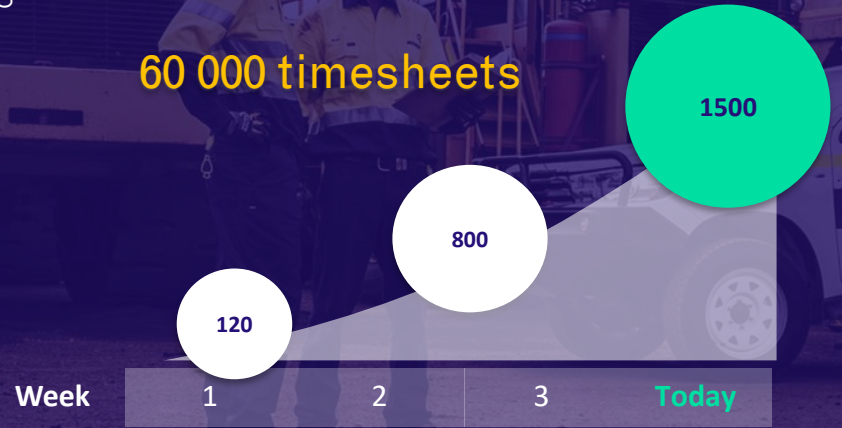

MADER

11 000 hrs saved a year

“ We want to be really connected to our mobile workforce, to keep them operating safely and make our business more productive. TOKN provides technology that helps us achieve that.”

John Greville COO Mader Group
Mining Services

60 000 timesheets

User Uptake