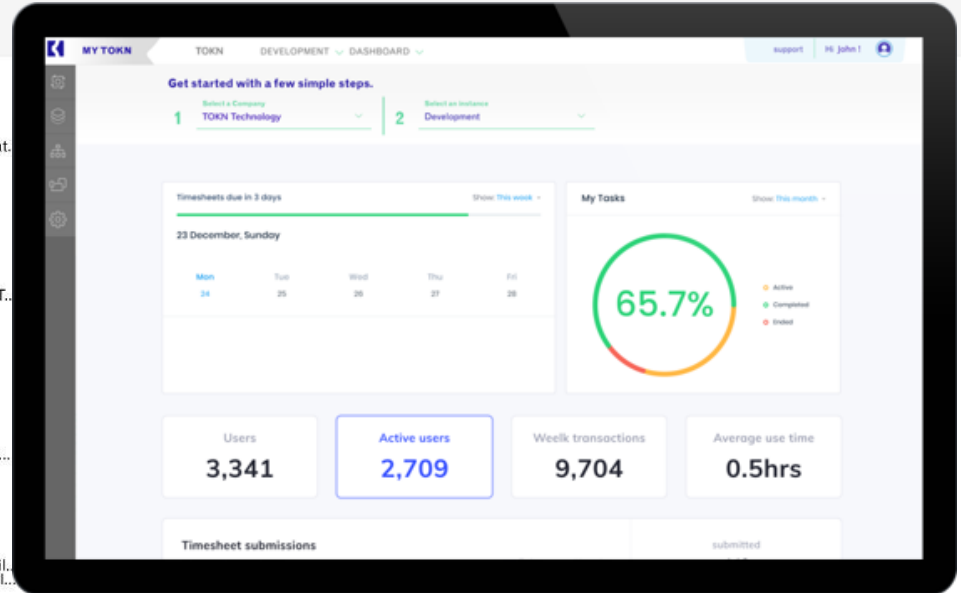

- TOKN Workflow management - External stakeholders approval
- TOKN Connect - API Integration engine
- TOKN Workbench - App Workbench – Quick prototyping
- TOKN Control Device monitoring /Location Services / reporting /Logging

Data driven decision making

App Analytics Report

View how users are using the TOKN system by checking app usage specifics

TABLE VIEW

Filter By Date

CLEAR

MADER

11 000 hrs saved a year