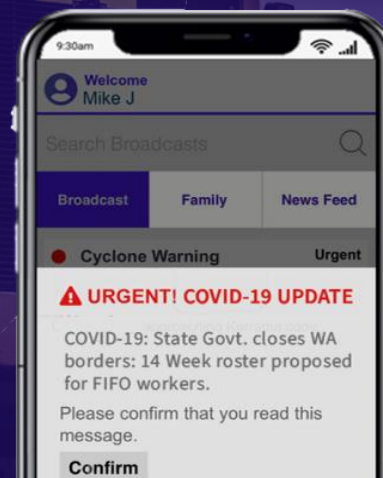

A more connected and safer workforce

My Toolbox

- Password less enrolment
- Digital Work Orders and Time Confirmations
- Digital Take 5 , JHA, Fatigue management Toolbox with all you
- Employee Wellbeing center
- My Calendar
- Jobs Board
- Proactive alerts
- All functions in one place
- Offline Capability