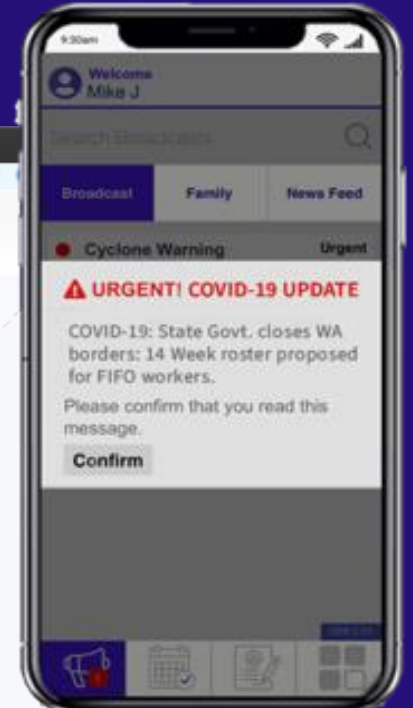

Sensor "Time series Data"

TOKN Industry 4.0 ready

Data Driven Analytics

Proactive actions

Connected workforce

MADER

safety – fatigue

inefficient process - cashflow